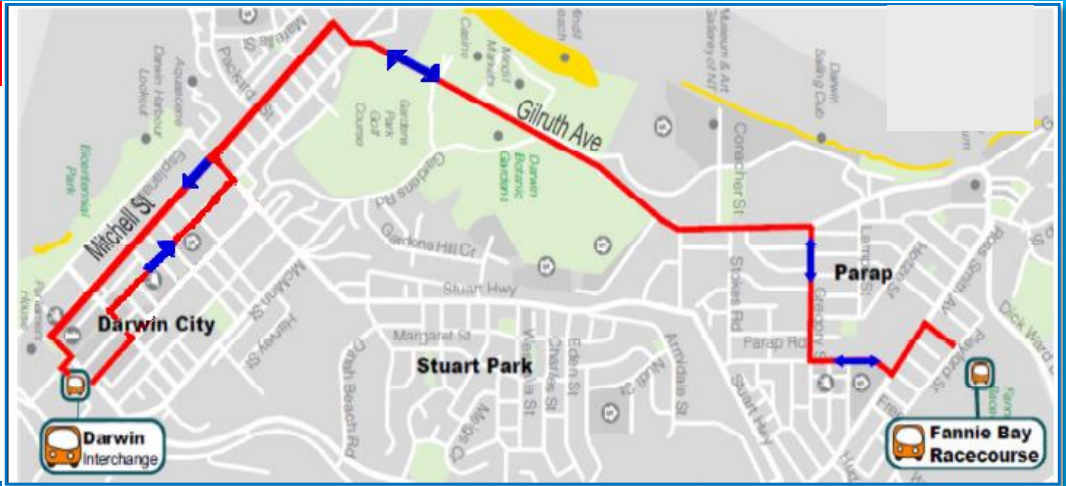

Bus Timetable - Darwin Turf Club Buses

DARWIN CUP DAY - MONDAY 3rd AUGUST 2020

DARWIN - RED

Darwin Interchange - Casino - Darwin Turf Club

Depart Darwin **Free Service**
 Depart Darwin Turf Club **Free Service**
 Depart Bay E

9:15	11:15	Every 30 minutes 5:00pm to 8:00pm
9:45	11:30	
10:00	11:45	
10:15	12:00	
10:30	12:15	
10:45	12:30	
11:00	13:00	

PALMERSTON - BLUE

(Palmerston Interchange - Darwin Turf Club)

Depart Palmerston **Free Service**
 Depart Darwin Turf Club **Free Service**
 Depart Bay H

10:00	Every 30 minutes 5:00pm to 8:00pm
11:00	
12:00	

CASUARINA - YELLOW

(Casuarina Interchange - Alawa - Rapid Creek - Nightcliff - Darwin Turf Club)

Depart Casuarina **Normal Fares Apply**
 Depart Darwin Turf Club **Free Service**
 Depart Bay C - Route 4(f)

7:20	10:35	Every 30 minutes 5:00pm to 8:00pm
7:55	11:10	
8:25	11:45	
9:00	12:15	
9:30	12:45	
10:05	13:20	

Times are subject to change due to traffic conditions and passenger loadings. Please be at your stop early to avoid disappointment - please be patient if the bus is late.