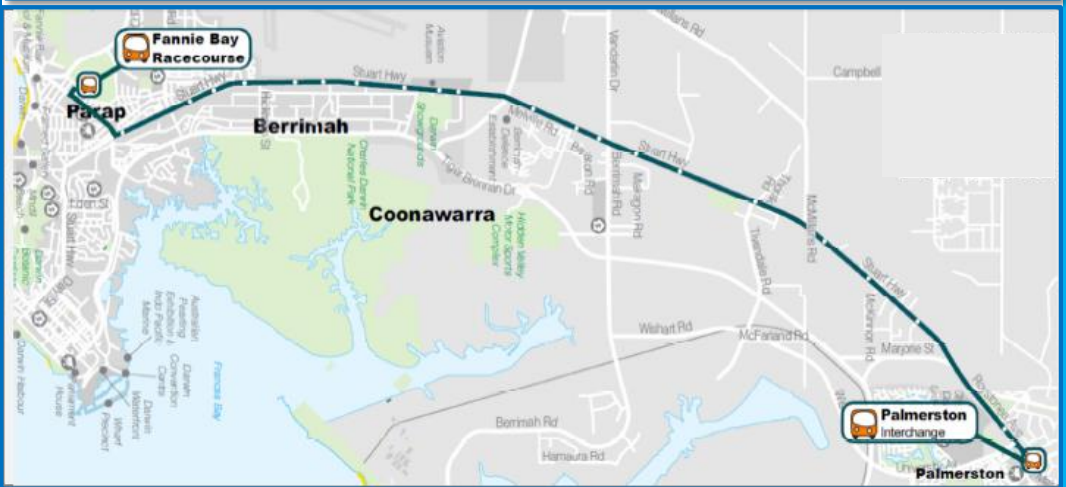

Bus Timetable - Darwin Turf Club Buses

DARWIN CUP DAY - MONDAY 3rd AUGUST 2020

DARWIN - RED

Darwin Interchange - Casino - Darwin Turf Club

Depart Darwin **Free Service**
 Depart Darwin Turf Club **Free Service**
 Depart Bay E

9:15	11:15	Every 30 minutes 5:00pm to 8:00pm
9:45	11:30	
10:00	11:45	
10:15	12:00	
10:30	12:15	
10:45	12:30	
11:00	13:00	

PALMERSTON - BLUE

(Palmerston Interchange - Darwin Turf Club)

Depart Palmerston **Free Service**
 Depart Darwin Turf Club **Free Service**
 Depart Bay H

10:00	Every 30 minutes 5:00pm to 8:00pm
11:00	
12:00	

CASUARINA - YELLOW

(Casuarina Interchange - Alawa - Rapid Creek - Nightcliff - Darwin Turf Club)

Depart Casuarina **Normal Fares Apply**
 Depart Darwin Turf Club **Free Service**
 Depart Bay C - Route 4(f)

7:20	10:35	Every 30 minutes 5:00pm to 8:00pm
7:55	11:10	
8:25	11:45	
9:00	12:15	
9:30	12:45	
10:05	13:20	

Times are subject to change due to traffic conditions and passenger loadings. Please be at your stop early to avoid disappointment - please be patient if the bus is late.