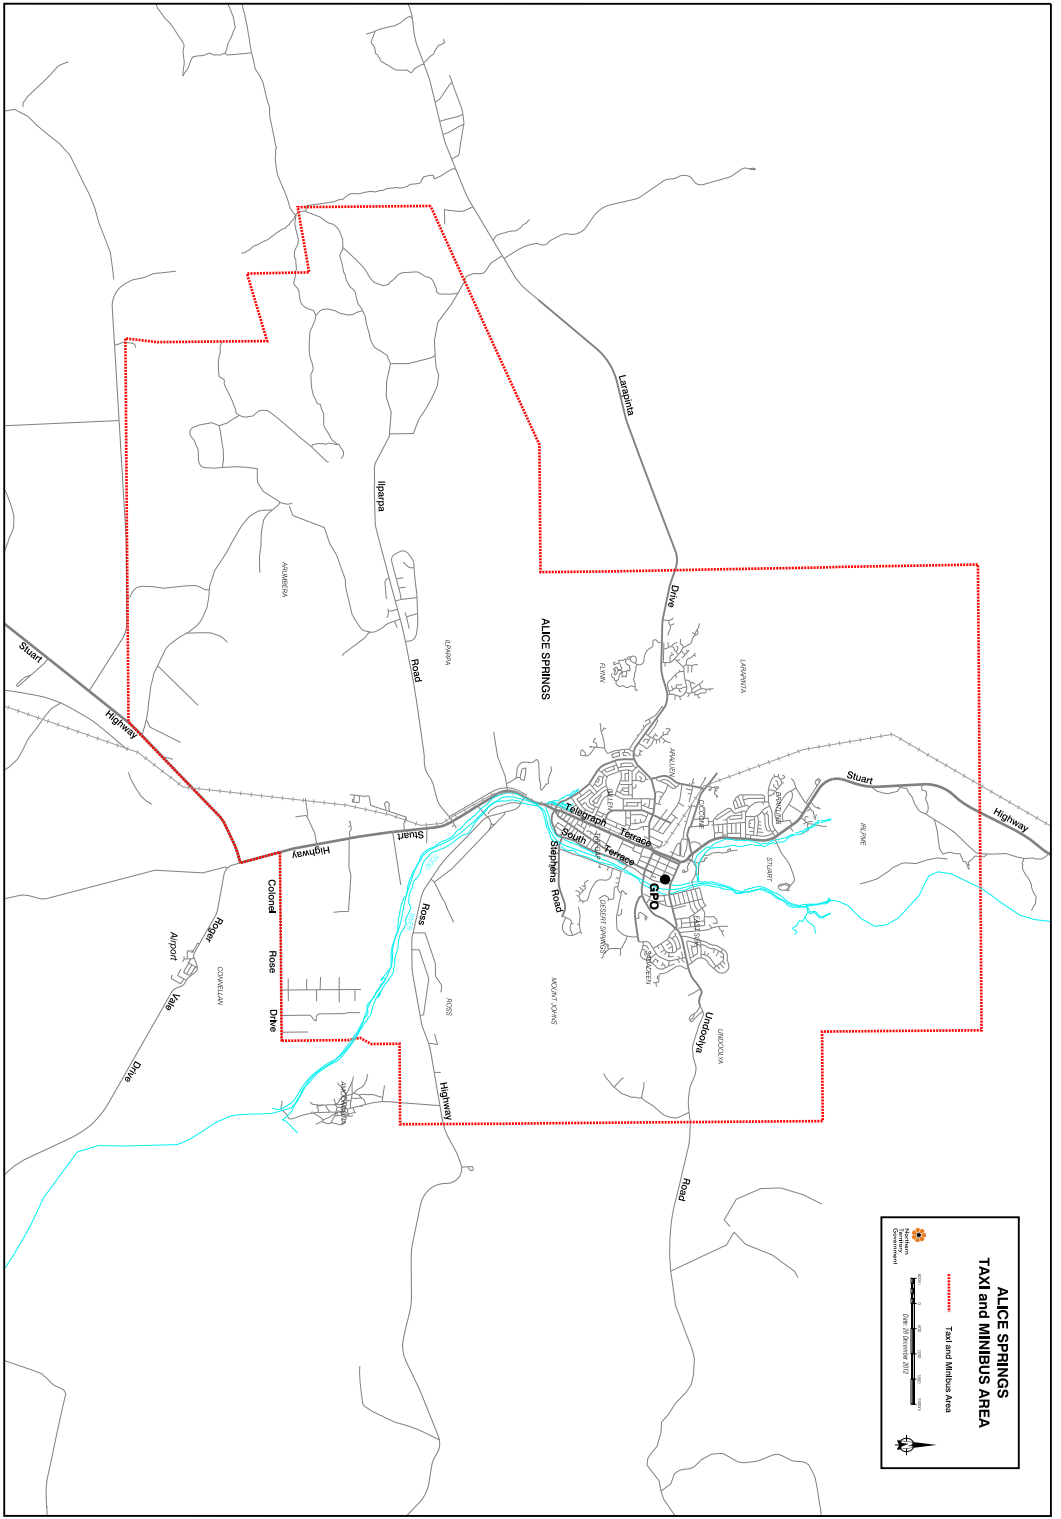

# Schedule of Estimated Prepaid Fares for a Taxi Trip Friday and Saturday nights - 10 pm to 5 am Alice Springs Taxi Area

Distance	Up to 4 Passengers	5 or more Passengers
	Estimated Fare	Estimated Fare
5 km	\$17	\$22
10 km	\$28	\$40
15 km	\$40	\$57
20 km	\$51	\$74
25 km	\$63	\$91
30 km	\$74	\$109
35 km	\$86	\$126
40 km	\$97	\$143

## Exemption from Prepaying a Taxi Fare

- All airport pick ups
- Taxi Subsidy Scheme Members

Approved by the Director Commercial Passenger (Road) Transport  
1 October 2016

Department of Transport

**ALICE SPRINGS  
TAXI and MINIBUS AREA**

 Tax and Minibus Area

  
 0 2000 METERS  
 0 2000 FEET

  
 Alice Springs  
 Northern Territory  
 130° 55' EAST LONGITUDE  
 23° 45' SOUTH LATITUDE